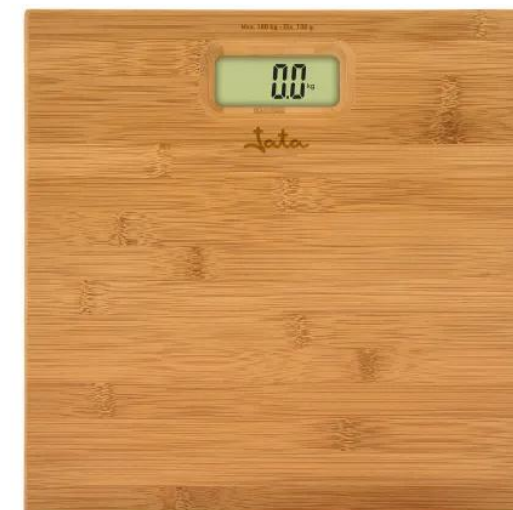

Bamboo scale Mod. 489

- Capacity 150 kg.
- Graduation 100 g.
- Sustainable bamboo production, 12 mm. thickness.
- Larga "LCD" display. 4 digits.
- 4 sensors. High precision.
- Automatic switch on.
- Automatic switch off.
- Overweight indicator.
- Low battery indicator.
- Kg / lb / st:lb conversion switch.
- Works with 1 CR2032 long life lithium battery, included.