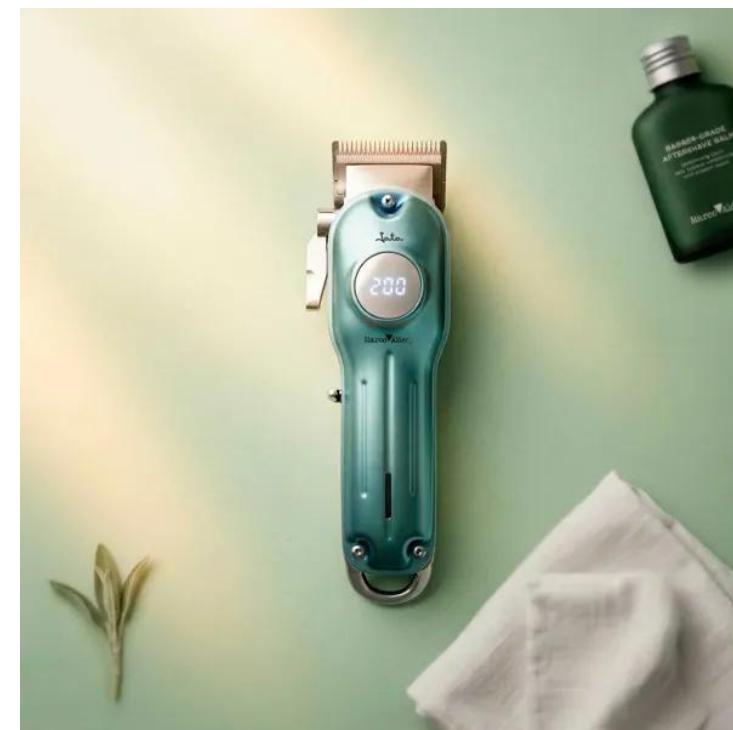

## Professional hair clipper JBCP5544

- Cordless precision machine with adjusting device
- Professional hairdressing and barbershop machine
- Smart design with a special looking
- High resistance stainless steel blades
- Rechargeable battery Li-ion 2000 mAh
- Smart LED screen:
  - Battery remaining indicator
  - Charging indicator
- Cordless use 2,5 hours
- Charging time 3 hours
- Hairdresser attachments: lubricating oil, cleaning brush and comb
- USB cable included
- Blade control lever
- 4 cutting guides: 1,5 – 3 - 6 – 9 mm
- Accurate cutting
- Blade protection
- On / off switch
- Hanging ring
- Voltage 230 V