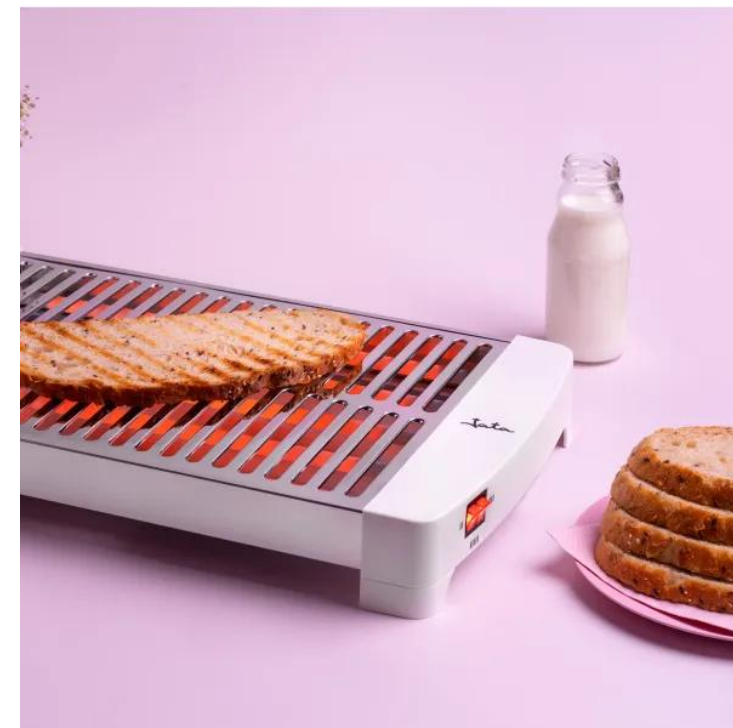

Flat toaster TT5016

- Great toasting surface. Measures 35 x 25 cm
- Homogeneous toasting. 5 quartz tubes
- Stainless steel body and grill
- 2 switches. 3 heating powers:
 - 400 W
 - 600 W
 - 1.000 W
- Removable crumb tray
- Taste and smell of freshly baked bread
- Voltage 230 V
- Power 1.000 W