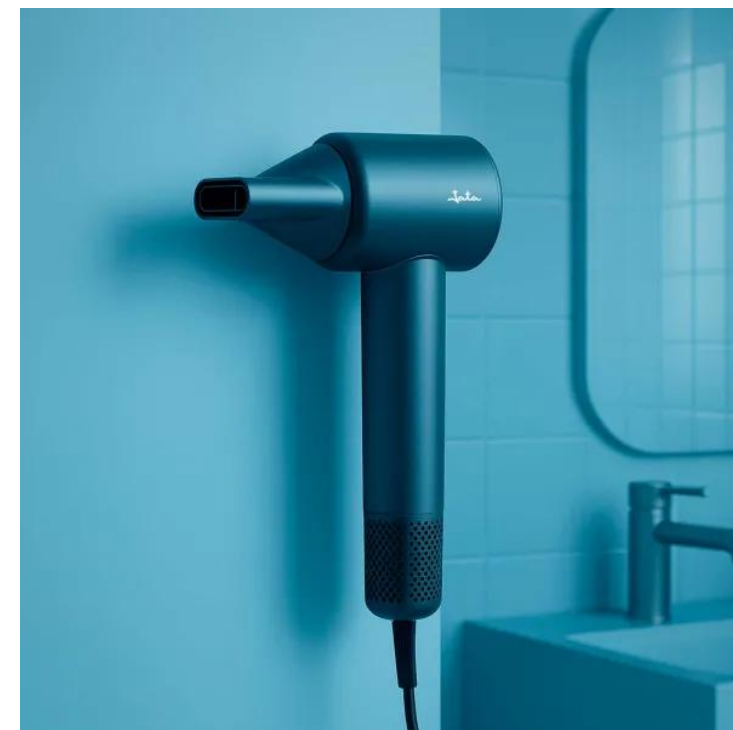

## Ionic Dryer with Brushless Motor JBSC1600

- High performance BLDC motor with 110,000 RPM
- Reduction of drying time and frizz thanks to its ion generator
- LED digital display.
- Air concentrator nozzle. Diffuser included.
- 3 speed positions 0 – 1 – 2.
- 4 temperature settings.
  - 1. Cold air 25°C.
  - 2. Hair care temperature 55°C.
  - 3. Heat 85°C.
  - 4. Oscillating temperature for hair protection and anti-frizz 25°C and 85°C.
- Constant and powerful air flow.
- Cord length: 1,8 m
- Compact and lightweight
- Voltage 230 V.
- Power Max. 1.600 W.